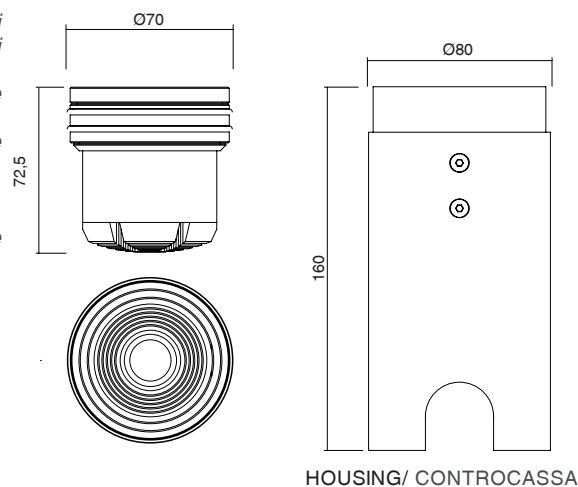

- *Proiettore LED circolare a pozzetto*
- *Corpo in alluminio tornito dal pieno lega 6082 con trattamento superficiale di protezione e successiva verniciatura in polvere di poliestere resistente agli agenti atmosferici, alla corrosione ed alle nebbie saline*
- *Vetro di sicurezza temperato con bordi molati, extrachiario ed antiriflesso resistente agli shock termici*
- *Pressacavo in plastica resistente agli agenti atmosferici, alla corrosione ed alle nebbie saline. Guarnizioni in silicone*
- *Alimentatore esterno IP67 incluso*
- *Connettore IP68 per la connessione fra proiettore ed alimentatore incluso*
- *Connettori IP68 maschio e femmina e cavo in neoprene per prolunga connessione (fra proiettore ed alimentatore) accessori disponibili su richiesta*
- *Controcassa per installazione inclusa. Senza viti visibili*
- *Installazione in un'unica fase senza la necessità di aprire l'apparecchiatura*
- *Temperatura ambiente massima ammissibile +50 °C*

Lamp / Lampada	Input / Alimentazione	Power / Potenza	Color Tolerance / Tolleranza Cromatica	CRI / CRI
1 LED COB CREE	220/240V 50/60Hz	10 / 14W	2-SDCM / 3-SDCM	80 MIN