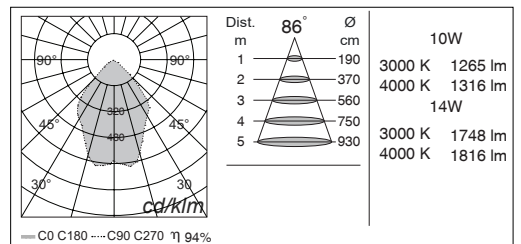

Made in Italy

*IP68 CONNECTORS ON REQUEST
*CONNETTORI IP68 SU RICHIESTA
code: 003.0223.0

*2x0,35 H05RN-F CABLE (1 meter) ON REQUEST
*CAVO 2X0,35 H05RN-F (1 metro) SU RICHIESTA
code: 003.0224.0

MAIN CODE CODICE BASE	RELEASE EDIZIONE	LIGHT COLOR COLORE LUCE	WATT WATT	OPTIC OTTICA	CONTROL CONTROLLO	FRAME COLOR COLORE
2673	.1	B 3000K	.10 10W	.D 20°	1 ON/OFF	.U GLASS / VETRO
		C 4000K	.14 14W	.F 30°	8 DIMMER 1-10V	
		* others on request / altri su richiesta		.I 48°		
				BZ 86°		
				CX ASYM 90°x45°		