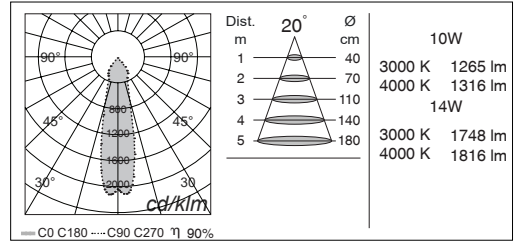

Made in Italy

*IP68 CONNECTORS ON REQUEST
*CONNETTORI IP68 SU RICHIESTA
code: 003.0223.0

*2x0,35 H05RN-F CABLE (1 meter) ON REQUEST
*CAVO 2X0,35 H05RN-F (1 metro) SU RICHIESTA
code: 003.0224.0

MAIN CODE CODICE BASE	RELEASE EDIZIONE	LIGHT COLOR COLORE LUCE	WATT WATT	OPTIC OTTICA	CONTROL CONTROLLO	FRAME COLOR COLORE
2673	.1	B 3000K	.10 10W	.D 20°	1 ON/OFF	.U GLASS / VETRO
		C 4000K	.14 14W	.F 30°	8 DIMMER 1-10V	
		* others on request / altri su richiesta		.I 48°		
				BZ 86°		
				CX ASYM 90°x45°		