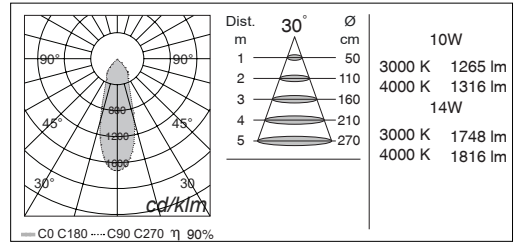

Made in Italy

*IP68 CONNECTORS ON REQUEST
*CONNETTORI IP68 SU RICHIESTA
code: 003.0223.0

*2x0,35 H05RN-F CABLE (1 meter) ON REQUEST
*CAVO 2X0,35 H05RN-F (1 metro) SU RICHIESTA
code: 003.0224.0

MAIN CODE CODICE BASE	RELEASE EDIZIONE	LIGHT COLOR COLORE LUCE	WATT WATT	OPTIC OTTICA	CONTROL CONTROLLO	FRAME COLOR COLORE
2673	.1	B 3000K	.10 10W	.D 20°	1 ON/OFF	.U GLASS / VETRO
		C 4000K	.14 14W	.F 30°	8 DIMMER 1-10V	
		* others on request / altri su richiesta		.I 48°		
				BZ 86°		
				CX ASYM 90°x45°		