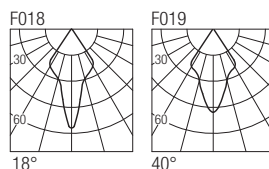

Supply current

350-500mA (V, 8,7V)

Power

3-6W

Series wiring

Dimensions

Photometric diagrams

CCT/CRI/Flux