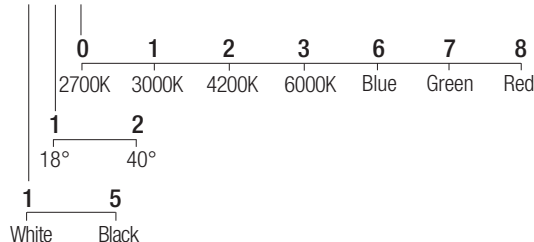

Code construction

ZW2 X X X

Optionals

ZQC002 ZQC002B
White Black
Plasterboard recessing frame

35x35 mm

L001
Low luminance louver

SC1001
Milky screen

Note: the filter and the screen must be ordered together with the lighting fixture

AL7022

24VDC/500mA constant current converter

Drivers

350 mA	on/off	dimmable	500 mA	on/off	dimmable
AL1034 (1..3) 30mm IP20		AL4000 (1..4) 72mm IP20 PUSH 1..10V		AL1074 (1..2) 30mm IP20	AL4010 (1..4) 72mm IP20 PUSH 1..10V
AL1035 (1..3) 40mm IP20		AL4051 (1..4) 72mm IP20 DALI		AL1077 (1..2) 40mm IP20	AL4151 (1..4) 72mm IP20 DALI
AL1037 (1..5) 55mm IP20 S.P.		AL4053 (1..4) 60mm IP20 IGBT-TRIAC		AL1084 (1..3) 55mm IP20 S.P.	AL4153 (1..4) 60mm IP20 IGBT-TRIAC
AL9011 (1..4) 60mm IP67				AL9051 (1..3) 60mm IP67