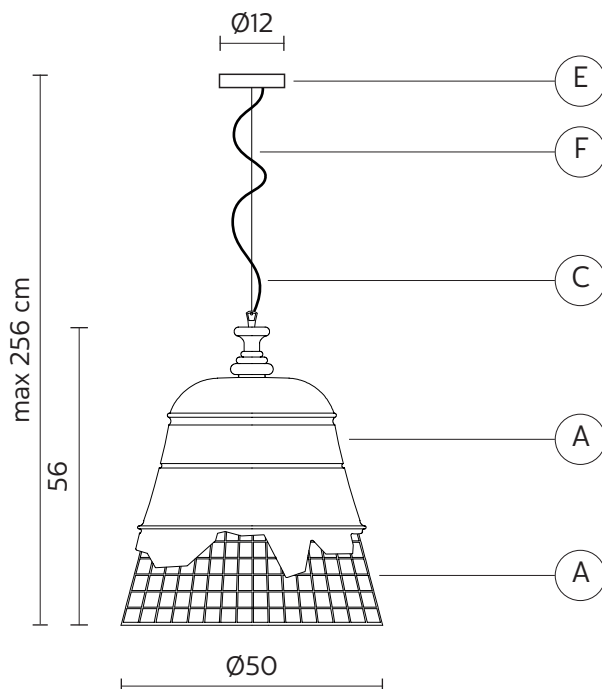

DOMENICA suspension

Luca De Bona e Dario De Meo design

ООО "Мастерская светотехники
8 800 100 39 72
8 495 727 14 91
9725087@masv.ru
http://masv.ru

year 2015

TECHNICAL SHEET - SE102 20 INT

STRUCTURE "A"

material plaster
colour white

material wire netting
colour gold

CEILING CUP "E"

material metal
colour glossy white

ELECTRICAL CABLE "C"

material PVC
colour transparent

SUSPENSION CABLE "F"

material steel

ELECTRICAL SYSTEM

socket E27
source max 1x70w
energy class from E to A++

PACKAGING

nr. of collis 1
net weight/kg 11,3
gross weight/kg 17,5
packaging/cm 60x60x70

EMISSION OF LIGHT

one-directional

direct
filtered
indirect
none

CERTIFICATION

IEC 60598-1:2008
EN 60598-1:2008 + A11:2009

IP rate IP20
bulb not provided