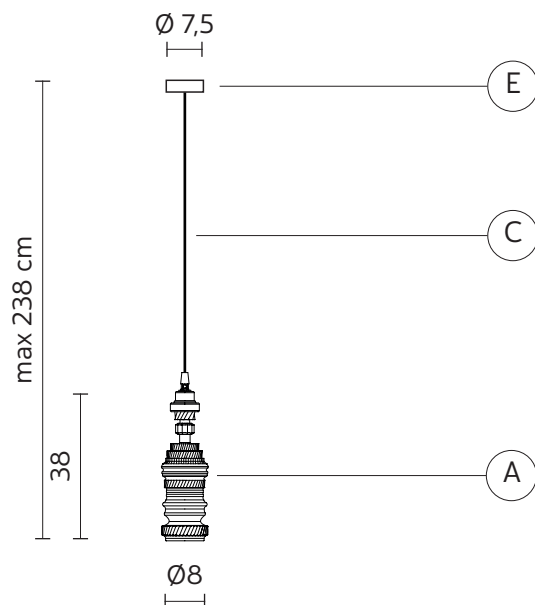

CEILING CUP "E"

material	metal
colour	matt black

ELECTRICAL CABLE "C"

material	PVC	
colour	transparent	

ELECTRICAL SYSTEM

socket	E27
source	max 1x105w
energy class	from E to A++

PACKAGING

nr. of collis	1
net weight/kg	0,85
gross weight/kg	1,25
packaging/cm	32x32x24

EMISSION OF LIGHT

one-directional

CERTIFICATION

IEC	60598-1:2008
EN	60598-1:2008 + A11:2009

IP rate	IP20
bulb	optional

item number **700L**
decorative bulb
E27 - 25w - ≤ 60 lumen
class E

these items are special, decorative bulbs not for illumination purposes