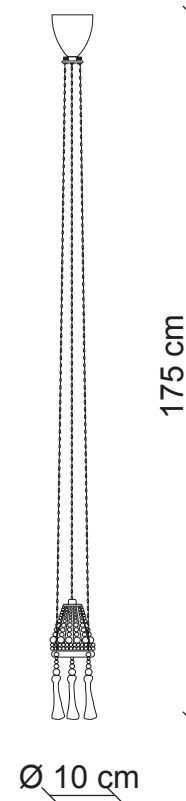

# PATRIZIAGARGANTI

Firenze

**BAGA** XXI Century  
LOVELY LIGHT

**art. CR4**

1 light Chandelier

**Finish:** Gold leaf

**Accessories:** Clear and amethyst crystals

1x  
60W G9  
supplied  
halogen bulb

m<sup>3</sup> 0,08

Kg 0,5