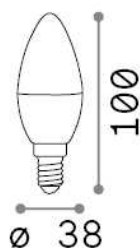

General info

Lampadine e accessori - Oliva

Ean	8021696151748
Item	E14 OLIVA 6W 3000K CRI80 BIANCO
Installation	-
Guarantee	5 years
Gross weight	0.05 kg
Volume	0.000168 m ³

Technical info

Net weight	0.04 kg
Insulation class	-
Compliance	CE
Power output	220-240 V AC 50/60 Hz
Dimmer	NO, On-Off
Power supply	Not required

Source info

Power	6 W
Emission	Diffuse
Max consumption	max 5,80 W
CCT LED	3000 K
Duration LED (t. 25°C)	25000 h
CRI	> 80
Light beam	-
Useful light flux	520 lm
Ignition time	x