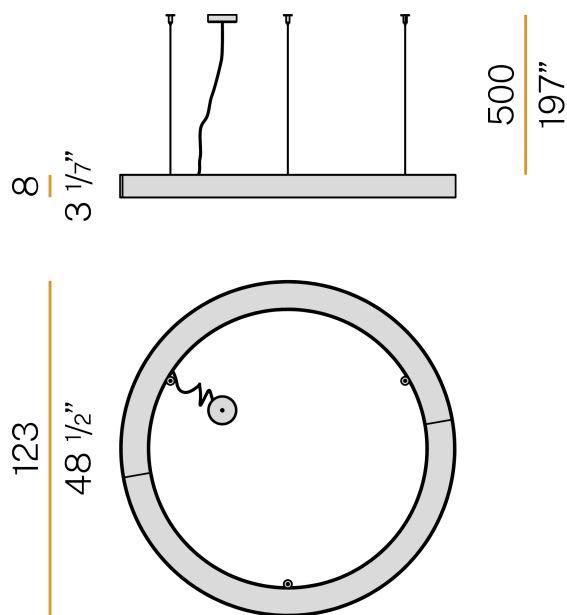

PANZERI

Silver Ring

220-240V AC dimmable (DALI/Push DIM)

L08221.120.0402

Data sheet

CODE	L08221.120.0402
SYSTEM POWER CONSUMPTION	75W
EFFICACY	69.77lm/W
LIGHT SOURCE	LED
LIGHT SOURCE LIFETIME	L80 (B20) 80.000h
COLOUR TEMPERATURE	3000K Ra>90
LIGHT DISTRIBUTION	diffused
POWER SUPPLY	220-240V AC
FREQUENCY	50/60Hz
ELECTRICAL CONFIGURATION	dimmable (DALI/Push DIM)
DRIVER	integrated included
NOMINAL LUMINOUS FLUX	10477lm
LUMEN OUTPUT	5233lm
EFFICIENCY	49.9%
WEIGHT	13,42 Kg
PROTECTION DEGREE	IP40
COLOUR TOLLERANCES	SDCM 3
GLOW WIRE TEST PERFORMANCE	850°
PACKING DIMENSIONS	135,0 x 18,0 x 135,0 cm

Suspension lighting fixture for interiors, with direct light emission. Pickled sheet metal structure in polyacrylic paint. Aluminium dissipation plates. Pickled sheet metal covers in white, black or bronze polyacrylic paint, or with gold leaf coating. Diffuser in modelled polycarbonate with opaline finish. Suspension kit with griplocks and 5m (196,9") long steel cables. 5m (196,9") long power cable in transparent PVC. Power canopy with galvanized sheet metal ceiling bracket and pickled sheet metal covering in white, black or bronze polyacrylic paint, or with gold leaf coating.

Technical drawing

Polar diagram