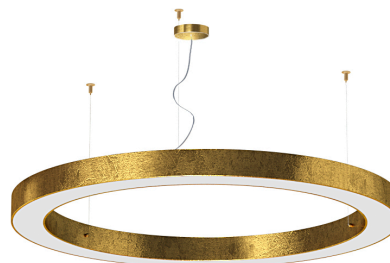

PANZERI

Silver Ring

220-240V AC dimmable (DALI/Push DIM)

L08221.120.0402

Data sheet

CODE	L08221.120.0402
SYSTEM POWER CONSUMPTION	75W
EFFICACY	69.77lm/W
LIGHT SOURCE	LED
LIGHT SOURCE LIFETIME	L80 (B20) 80.000h
COLOUR TEMPERATURE	3000K Ra>90
LIGHT DISTRIBUTION	diffused
POWER SUPPLY	220-240V AC
FREQUENCY	50/60Hz
ELECTRICAL CONFIGURATION	dimmable (DALI/Push DIM)
DRIVER	integrated included
NOMINAL LUMINOUS FLUX	10477lm
LUMEN OUTPUT	5233lm
EFFICIENCY	49.9%
WEIGHT	13,42 Kg
PROTECTION DEGREE	IP40
COLOUR TOLLERANCES	SDCM 3
GLOW WIRE TEST PERFORMANCE	850°
PACKING DIMENSIONS	135,0 x 18,0 x 135,0 cm

Suspension lighting fixture for interiors, with direct light emission. Pickled sheet metal structure in polyacrylic paint. Aluminium dissipation plates. Pickled sheet metal covers in white, black or bronze polyacrylic paint, or with gold leaf coating. Diffuser in modelled polycarbonate with opaline finish. Suspension kit with griplocks and 5m (196,9") long steel cables. 5m (196,9") long power cable in transparent PVC. Power canopy with galvanized sheet metal ceiling bracket and pickled sheet metal covering in white, black or bronze polyacrylic paint, or with gold leaf coating.