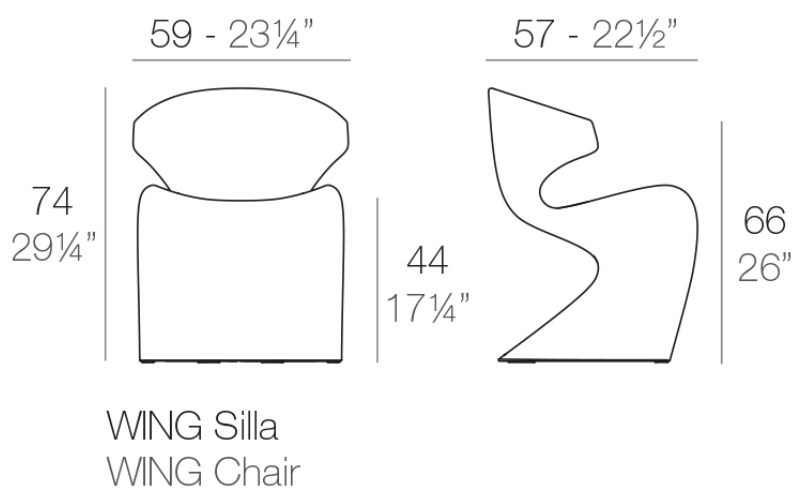

## Description

Made of polyethylene resin by rotational moulding. 100% Recyclable. Item suitable for indoor and outdoor use. Available in different finishes.

Weight: 9 Kg