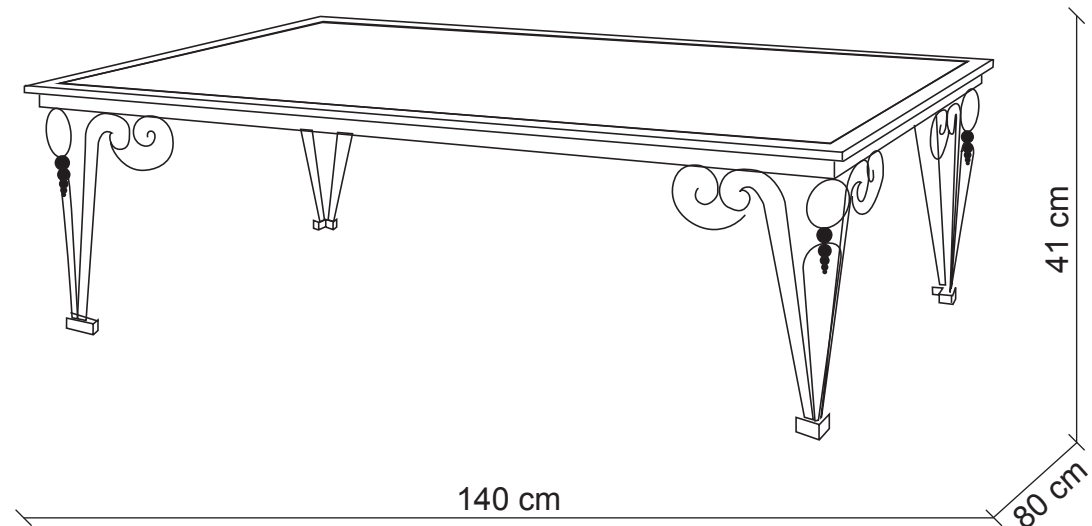

## art. 675

Table

**Finish:** Antiqued iron, antiqued brass details (available in gold leaf finish, antiqued brass details)

**Top:** Crystal

m<sup>3</sup> 0,60  
Kg 35,8