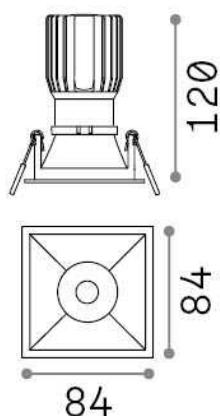

Source info

Integrated source	Integrated LED module
Replaceable source	No
Power	11 W
Emission	Direct
Max consumption	max 11,00 W
Features LED	LED COB CREE
CCT LED	3000 K
Duration LED (t. 25°C)	50000 h
CRI	> 80
Light beam	36°
UGR Maximum	< 19
Light beam flux	1100 lm
Useful light flux	900 lm
Photobiological risk	1