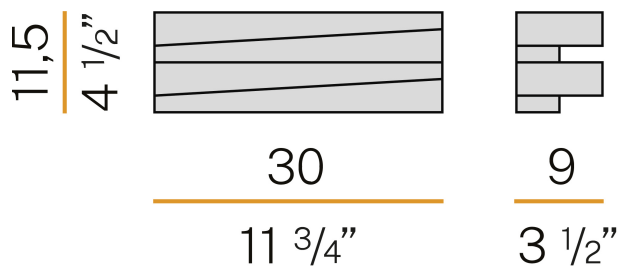

PANZERI

Cross

220-240V AC ON-OFF
A04901.030.0101

● white

Data sheet

CODE	A04901.030.0101
SYSTEM POWER CONSUMPTION	20W
EFFICACY	117lm/W
LIGHT SOURCE	LED
COLOUR TEMPERATURE	3000K Ra>80
LIGHT DISTRIBUTION	diffused
POWER SUPPLY	220-240V AC
FREQUENCY	50/60Hz
ELECTRICAL CONFIGURATION	ON-OFF
DRIVER	integrated included
NOMINAL LUMINOUS FLUX	3000lm
LUMEN OUTPUT	2340lm
EFFICIENCY	78%
WEIGHT	1,22 Kg
PROTECTION DEGREE	IP20
COLOUR TOLLERANCES	SDCM <4
PACKING DIMENSIONS	22,0 x 35,0 x 27,0 cm

Wall lighting fixture for interiors, with direct and indirect light emission.
Pickled sheet metal structure in polyacrylic paint.

Pickled sheet metal cover in white or mat brass polyacrylic paint, or with gold leaf coating.

Diffuser in modelled frosted glass.

Technical drawing

Polar diagram

cd/klm
— C0 - C180 - - - C90 - C270