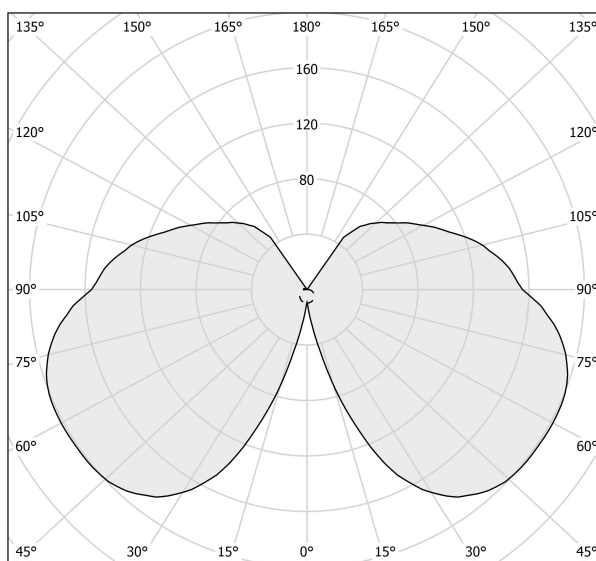

PANZERI

Cross

220-240V AC ON-OFF
A04901.030.0101

● white

Data sheet

CODE	A04901.030.0101
SYSTEM POWER CONSUMPTION	20W
EFFICACY	117lm/W
LIGHT SOURCE	LED
COLOUR TEMPERATURE	3000K Ra>80
LIGHT DISTRIBUTION	diffused
POWER SUPPLY	220-240V AC
FREQUENCY	50/60Hz
ELECTRICAL CONFIGURATION	ON-OFF
DRIVER	integrated included
NOMINAL LUMINOUS FLUX	3000lm
LUMEN OUTPUT	2340lm
EFFICIENCY	78%
WEIGHT	1,22 Kg
PROTECTION DEGREE	IP20
COLOUR TOLLERANCES	SDCM <4
PACKING DIMENSIONS	22,0 x 35,0 x 27,0 cm

Diffuser in modelled frosted glass.

Technical drawing

Polar diagram

cd/klm
— C0 - C180 - - - C90 - C270