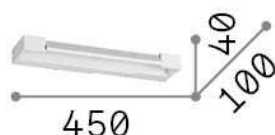

Net weight	1.2 kg
Insulation class	I
Protection index	IP20
Compliance	CE
Operating temperature	0° ~ +40 °C
Dimmer	NO, On-Off
Power output	220-240 V AC 50/60 Hz
Power supply	In-built, included Replaceable (by qualified operators only), electronic

Source info

Integrated source	Integrated LED module
Replaceable source	No
Power	LED 12 W
Emission	Direct
Max consumption	max 12,00 W
Features LED	LED SMD
CCT LED	3000 K
Duration LED (t. 25°C)	30000 h
CRI	> 90
Light beam	100°
Light beam flux	1450 lm
Useful light flux	980 lm
Photobiological risk	1
Bulb included	1 - E14 OLIVA 4W 3000K CRI80 SATIN