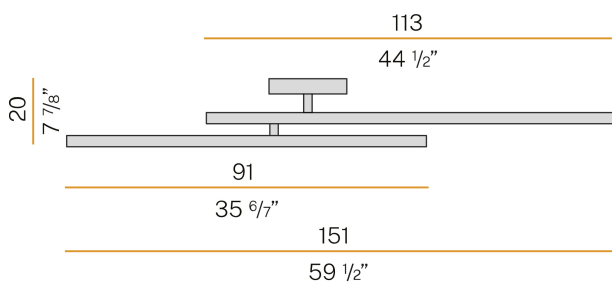

PANZERI

Carmen

220-240V AC ON-OFF
P06401.002.0401

● white

Data sheet

CODE	P06401.002.0401
SYSTEM POWER CONSUMPTION	28,5W
EFFICACY	89.96lm/W
LIGHT SOURCE	LED
LIGHT SOURCE LIFETIME	L80 (B20) 80.000h
COLOUR TEMPERATURE	3000K Ra>90
LIGHT DISTRIBUTION	diffused
POWER SUPPLY	220-240V AC
FREQUENCY	50/60Hz
ELECTRICAL CONFIGURATION	ON-OFF
DRIVER	integrated included
NOMINAL LUMINOUS FLUX	3420lm
LUMEN OUTPUT	2519lm
EFFICIENCY	73.7%
WEIGHT	4,08 Kg
PROTECTION DEGREE	IP20
COLOUR TOLLERANCES	SDCM 3
GLOW WIRE TEST PERFORMANCE	850°
PACKING DIMENSIONS	18,0 x 140,0 x 31,0 cm

Technical drawing

Application

Polar diagram