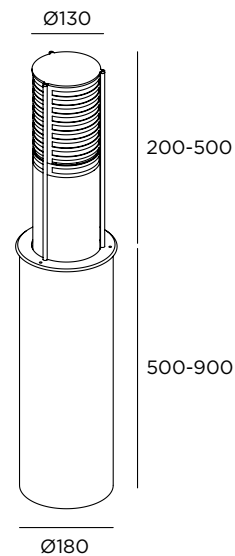

GARDEN AND POETRY
2022.01

inverlight[®]
STAINLESS LIGHTING SOLUTIONS

LED 18W / 2370lm / 220-240V / H 200

GHH1

GHC1 Housing

LED 18W / 2370lm / 220-240V / H 500

GHH2

GHC2 Housing

LED color	Finishing
3 3000 K	IN Inox
	BT Browntech
	NB Naturalblack

Ghost

CE LED IP67 IK09 220-240V

Stainless steel AISI 316L

Fixing with housing

Automatic retractable

Sand blasted polycarbonate diffuser

Supplied with 50 cm cable