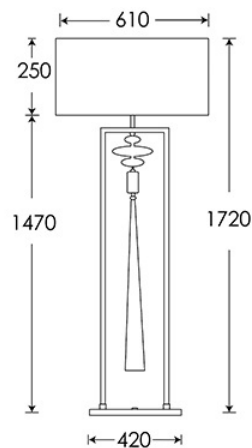

#### BASE WEIGHT

6.6 kg approx.

Dimensions in mm and approximate.

H&CO

Decorative lighting  
for beautiful spaces

[www.heathfield.co.uk](http://www.heathfield.co.uk) | + 44 (0) 1732 350450 | [sales@heathfield.co.uk](mailto:sales@heathfield.co.uk)