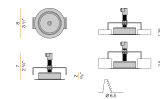

PANZERI

Ely

Accessories / power supply and fixing

XM9201-01

Recessed canopy for electric cable suspensions. Suitable for 24V fixtures: remote driver 24V needed.