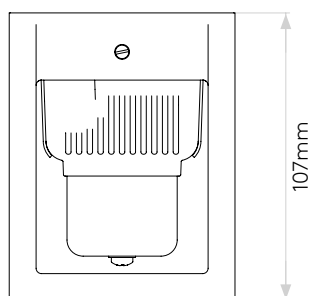

Please note that some dimensions may vary slightly due to manufacturing tolerances, this includes cable entry and fixing holes

Veuillez noter que certaines dimensions peuvent varier légèrement en raison des tolérances de fabrication, y compris l'entrée de câble et les trous de fixation.

Bitte beachten Sie, dass die Maße Fertigungstoleranzen unterliegen und daher in geringem Umfang von der angegebenen Größe abweichen können. Dies gilt auch für Kabeleingänge und Befestigungslöcher.

Si prega notare che possono esserci piccole variazioni in alcune dimensioni dovute alle tolleranze di produzione, queste includono l'ingresso del cavo e i fori di fissaggio.