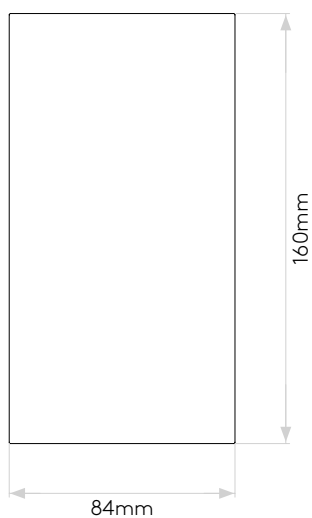

Please note that some dimensions may vary slightly due to manufacturing tolerances, this includes cable entry and fixing holes

Veuillez noter que certaines dimensions peuvent varier légèrement en raison des tolérances de fabrication, y compris l'entrée de câble et les trous de fixation.

Bitte beachten Sie, dass die Maße Fertigungstoleranzen unterliegen und daher in geringem Umfang von der angegebenen Größe abweichen können. Dies gilt auch für Kabeleingänge und Befestigungslöcher.

Si prega notare che possono esserci piccole variazioni in alcune dimensioni dovute alle tolleranze di produzione, queste includono l'ingresso del cavo e i fori di fissaggio.