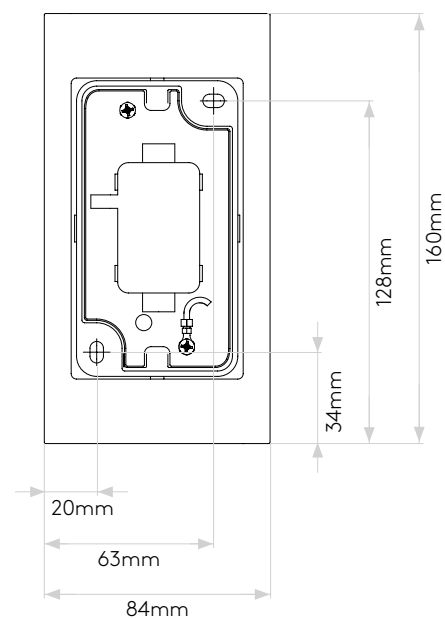

Please note that some dimensions may vary slightly due to manufacturing tolerances, this includes cable entry and fixing holes

Veuillez noter que certaines dimensions peuvent varier légèrement en raison des tolérances de fabrication, y compris l'entrée de câble et les trous de fixation.

Bitte beachten Sie, dass die Maße Fertigungstoleranzen unterliegen und daher in geringem Umfang von der angegebenen Größe abweichen können. Dies gilt auch für Kabeleingänge und Befestigungslöcher.

Si prega notare che possono esserci piccole variazioni in alcune dimensioni dovute alle tolleranze di produzione, queste includono l'ingresso del cavo e i fori di fissaggio.