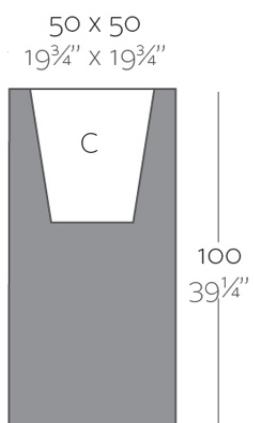

## Description

Pot made of polyethylene resin by rotational moulding. 100% Recyclable. Item suitable for indoor and outdoor use. Available in different finishes.

Weight: 9.7 Kg

CUBO ALTO 50 x 75 cm  
HIGH CONE 19¾" X 29½"

C = 184 L 75 cm  
C = 48½ gal 19¾" X 29½"

High Cube 100  
Cubo Alto 100