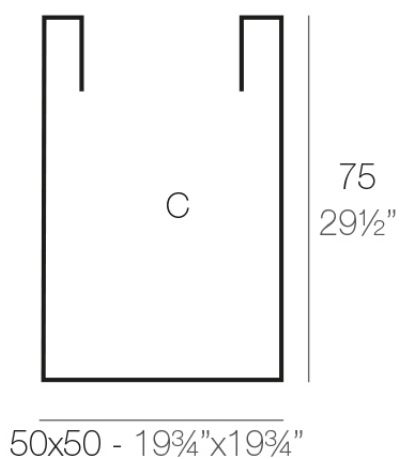

## Description

Pot made of polyethylene resin by rotational moulding. 100% Recyclable. Item suitable for indoor and outdoor use. Available in different finishes.

Weight: 9.7 Kg

CUBO ALTO 50 x 75 cm  
HIGH CONE 19¾" X 29½"

C = 184 L 75 cm  
C = 48½ gal 19¾" X 29½"

High Cube 100  
Cubo Alto 100