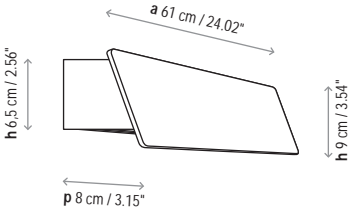

2270200465U* Dim 0-10V / White

* Dimming ballast (DIM 0-10V)

OPTIONAL (CONSULT)

Available switch option

IMPORTANT NOTE

Must mount on 2" x 4" rectangular junction box

Measures

Alba - 60