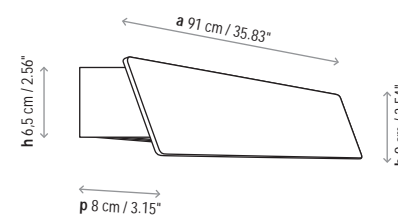

2270200465U* Dim 0-10V / White

* Dimming ballast (DIM 0-10V)

OPTIONAL (CONSULT)

Available switch option

IMPORTANT NOTE

Must mount on 2" x 4" rectangular junction box

Measures

Alba - 60