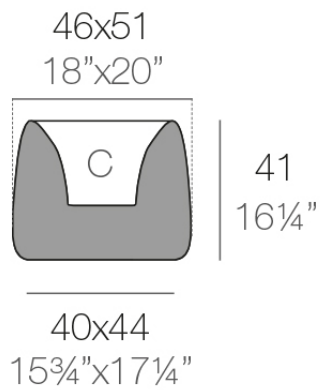

Products / Planters / Organic Square Planter 46x51x40

Organic square planter 46x51x40

The most extensive collection of indoor and outdoor planters designed by Studio Vondom. Timeless and minimalist designs that allow you to create unique and original atmospheres for homes, restaurants and any space.

Info

Description

Weight: 4.1 Kg

ORGANIC cuadrada 46x51 cm
ORGANIC square 18"x20"

C = 12 L
C = 3 1/4 gal

Finishes

finishes

BASIC