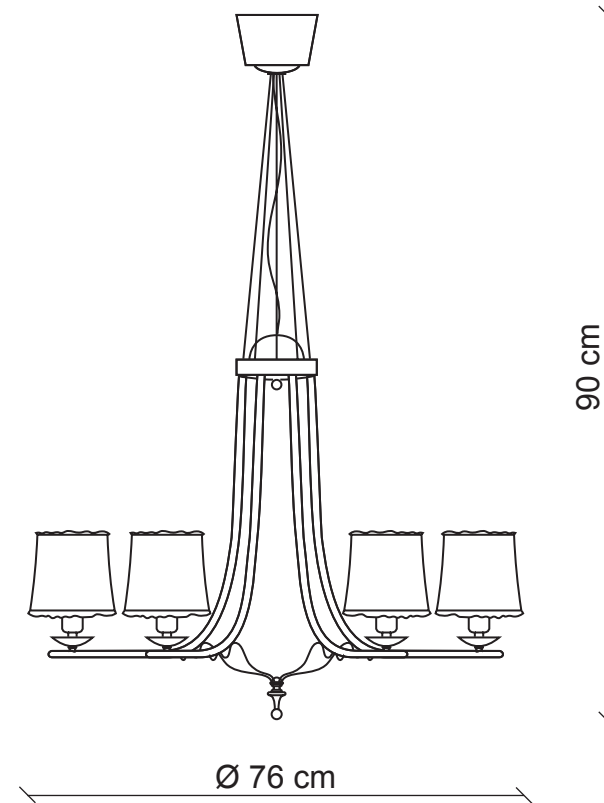

PATRIZIAGARGANTI

Firenze

BAGA 25th Anniversary
LOVELY LIGHT

art. 751

6 lights Chandelier

Finish: Antiqued brass, ceramic detail

Lampshades: Antiqued brass

m³ 0,43
Kg 5,7