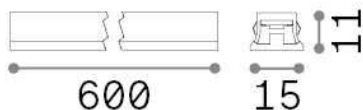

General info

Technical - Systems

Ean	8021696329475
Item	STICK ACCENT 12W
Installation	Systems
Guarantee	5 years
Gross weight	0.17 kg
Volume	0.000242 m ³

Technical info

Net weight	0.15 kg
Insulation class	III
Protection index	IP20
Compliance	CE
Operating temperature	0° ~ +40 °C
Dimmer	1, Phase-cut
Power output	48 V DC
Power supply	Required, remoted, not included Replaceable (by qualified operators only)
Accessories not included	Stick profile

Source info

Integrated source	Integrated LED module
Replaceable source	Replaceable (by qualified operators only)
Power	12 W
Emission	Direct
Max consumption	max 12,00 W
Features LED	LED SMD BRIDGELUX
CCT LED	3000 K
Duration LED (t. 25°C)	30000 h
CRI	> 90
Light beam	40°
Light beam flux	1200 lm
Useful light flux	950 lm
Photobiological risk	1
Standby power	< 0.50 W