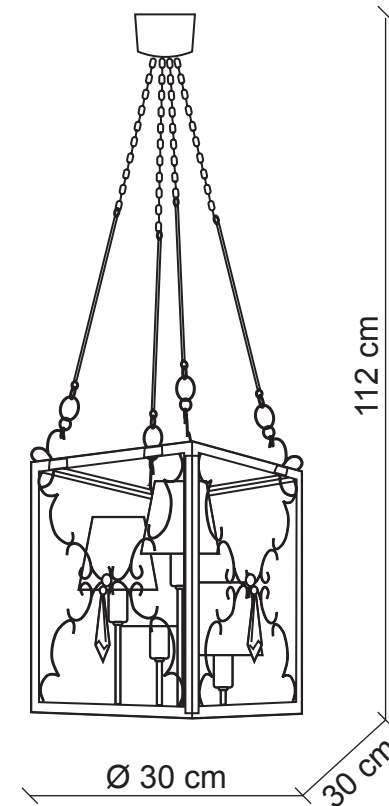

PATRIZIAGARGANTI

Firenze

BAGA Progress
LOVELY LIGHT

art. 3291

4 lights Chandelier

Finish: Silver leaf

Lampshades: Ivory leather

Accessories: Black and clear crystals

Ø 12x8
H. 11

4x
40W E14
not supplied

m³ 0,08
Kg 5,8