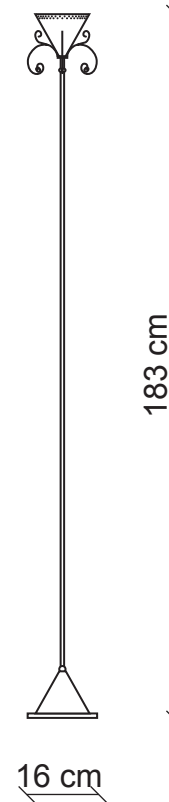

# PATRIZIAGARGANTI

Firenze

**BAGA** XXI Century  
LOVELY LIGHT

**art. 1025**

1 light Floor lamp

**Finish:** Nickel with silver leaf details

**Accessories:** Ruby red crystals

1x  
250W E14  
supplied  
halogen bulb

m<sup>3</sup> 0,33  
Kg 3