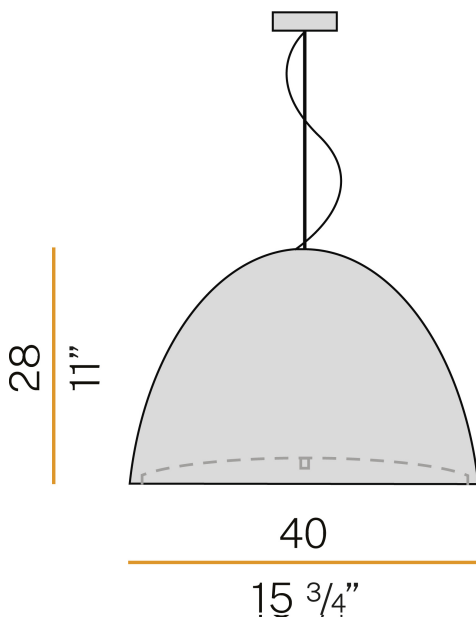

PANZERI

Willy Glass

220-240V AC
L07633.040.0000

● metallized grey

Data sheet

CODE	L07633.040.0000
SYSTEM POWER CONSUMPTION	max 150W
LIGHT SOURCE	LED retrofit / halogen
LIGHT SOURCE KIT	not included
COMPATIBLE SOURCES	LED retrofit bulb E27 (L max 120mm - Ø max 65mm) / max 150W E27
LIGHT DISTRIBUTION	diffused
POWER SUPPLY	220-240V AC
FREQUENCY	50/60Hz
WEIGHT	3,96 Kg
PROTECTION DEGREE	IP20
PACKING DIMENSIONS	47,0 x 30,0 x 45,0 cm

Suspension lighting fixture for interiors, with direct and indirect light emission. Turned pickled sheet metal structure in metallized grey polyacrylic paint. Lampshade in mat white blown glass. Diffuser in modelled frosted glass. 2m (78,7") long steel suspension cable. 2,2m (86,6") long power cable in transparent PVC. Power canopy with galvanized sheet metal ceiling bracket and pickled sheet metal covering in metallized grey polyacrylic paint.

Technical drawing

Polar diagram