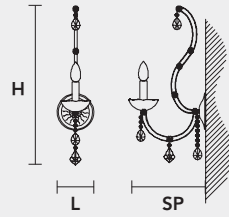

### VE 938 A1 MT TRADITIONAL VERSION

H 40 cm 15,75"  
L 15 cm 5,91"  
SP 22 cm 8,66"

1 x E14 x 40 W max  
Triac Dimmable

Lighting system: Traditional E14 lightbulbs (not included)

Frame: Chrome or gold plated metal covered by transparent glass

### VE 938 A1 RW RGB-W LED VERSION

H 40 cm 15,75"  
L 15 cm 5,91"  
SP 25 cm 9,84"

1 x RGB-W LED SOURCES (driver included)  
330 lm at 3000 K - CRI>85 - 4 W

Controlled by: DMX or Masiero Smart Light App

Frame: Chrome or gold plated metal covered with transparent glass

### VE 938 A1 CG COLOURED GLASS VERSION

H 40 cm 15,75"  
L 15 cm 5,91"  
SP 22 cm 8,66"

1 x E14 x 40 W max  
Triac Dimmable

Lighting system: Traditional E14 lightbulbs (not included)

Frame: Painted metal covered with painted glass