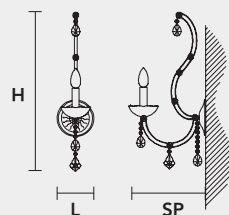

### VE 938 A1 RW RGB-W LED VERSION

H 40 cm 15,75"  
L 15 cm 5,91"  
SP 25 cm 9,84"

1 x RGB-W LED SOURCES (driver included)  
330 lm at 3000 K - CRI>85 - 4 W

Controlled by: DMX or Masiero Smart Light App

Frame: Chrome or gold plated metal covered with transparent glass

### VE 938 A1 DW DYNAMIC WHITE LED VERSION

H 40 cm 15,75"  
L 15 cm 5,91"  
SP 25 cm 9,84"

1 x DW LED SOURCES (driver included)  
DYNAMIC White from 2700 K to 6500 K  
490 lm max at 4700 K - CRI>85 - 4 W

Controlled by: DMX or Masiero Smart Light App

Frame: Chrome or gold plated metal covered with transparent glass

Lampshades: No lampshades included

Pendants: Transparent

### VE 938 A1 CG COLOURED GLASS VERSION

H 40 cm 15,75"  
L 15 cm 5,91"  
SP 22 cm 8,66"

1 x E14 x 40 W max  
Triac Dimmable

Lighting system: Traditional E14 lightbulbs (not included)

Frame: Painted metal covered with painted glass