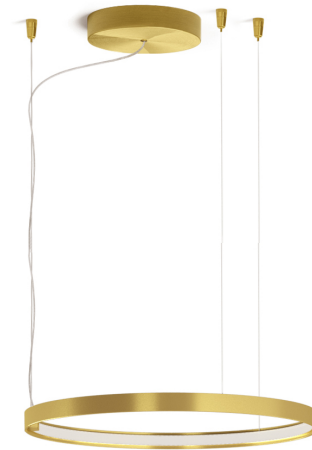

PANZERI

Zero Round Smart

220-240V AC dimmable (ZigBee)

L03319.050.0523

mat brass

Data sheet

CODE	L03319.050.0523
SYSTEM POWER CONSUMPTION	25W
EFFICACY	81.56lm/W
LIGHT SOURCE	LED
LIGHT SOURCE LIFETIME	L70 (B50) 60.000h
COLOUR TEMPERATURE	2700K Ra>90
LIGHT DISTRIBUTION	diffused
POWER SUPPLY	220-240V AC
FREQUENCY	50/60Hz
ELECTRICAL CONFIGURATION	dimmable (ZigBee)
DRIVER	integrated included
NOMINAL LUMINOUS FLUX	2835lm
LUMEN OUTPUT	2039lm
EFFICIENCY	71.9%
WEIGHT	0,00 Kg
PROTECTION DEGREE	IP20
COLOUR TOLLERANCES	SDCM 3
PACKING DIMENSIONS	0,0 x 0,0 x 0,0 cm

Suspension lighting fixture for interiors, with direct and indirect light emission. Bended extruded aluminium structure in white, black, bronze, mat brass or titanium polyacrylic paint. Extruded polycarbonate diffuser with opaline finish. Suspension kit with griplocks and 5m (196,9") long steel cables. 5m (196,9") long power cable in transparent PVC. Power canopy with pickled sheet metal ceiling bracket and covering in white, black, bronze, mat brass or titanium polyacrylic paint.

Technical drawing

Polar diagram

PANZERI

Zero Round Smart

Accessories / dimming

YCO.T001

Remote controller for ZigBee wireless devices, supporting switch and dimming control of 4 groups with up to 30 lighting fixtures maximum.