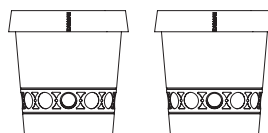

HP147 7G EXT HP147 8G EXT