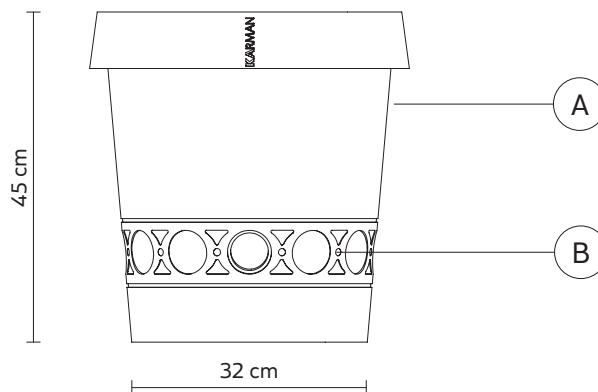

ELECTRICAL CABLE

colour	black	
--------	-------	---

LIGHT BEAM

opening angle of the light 20°

ELECTRICAL SYSTEM

source	LED 4x12W, 1140lumen - 3000K class A+
--------	---

PACKAGING

nr. of collis	1
net weight/kg	30
gross weight/kg	
packaging/cm	

EMISSION OF LIGHT

one directional

	direct
	filtered
	indirect
	none

CERTIFICATION

IEC	60598-1:2008
EN	60598-1:2008 + A11:2009

IP rate	IP45 - article Gervaso IP65 - light kit
LED	equipped

44 cm

COLLECTION