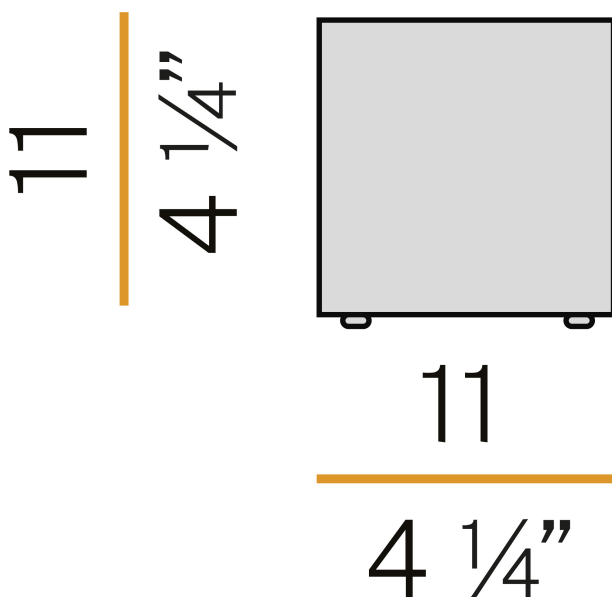

PANZERI

Kubik

220-240V AC ON-OFF
C07001.011.0401

● white

Data sheet

CODE	C07001.011.0401
SYSTEM POWER CONSUMPTION	9,5W
EFFICACY	59,1lm/W
LIGHT SOURCE	LED
LIGHT SOURCE LIFETIME	L80 (B20) 60.000h
COLOUR TEMPERATURE	3000K Ra>90
LIGHT DISTRIBUTION	diffused
POWER SUPPLY	220-240V AC
FREQUENCY	50/60Hz
ELECTRICAL CONFIGURATION	ON-OFF
DRIVER	integrated included
NOMINAL LUMINOUS FLUX	861lm
LUMEN OUTPUT	532lm
EFFICIENCY	61,8%
WEIGHT	0,70 Kg
PROTECTION DEGREE	IP20
COLOUR TOLLERANCES	SDCM 3
PACKING DIMENSIONS	17,5 x 25,0 x 17,5 cm

Table lighting fixture for interiors, with direct and indirect light emission.
Aluminium bearing base in white polyacrylic paint.
Diffuser in mat white blown glass.
Equipped with a 1,4m (55,1") long power cable in transparent PVC with plug and switch.

Technical drawing