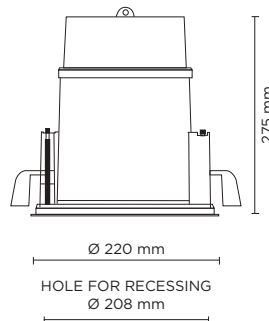

## CEILING MAXI

Recessed luminaire for outdoor ceiling installation, phospho-chromatised and polyester powder coated die-cast copper-free aluminum body, tempered safety glass, moulded silicone gasket and stainless steel screws. Built-in LED driver 220-240V 50-60Hz, with 1 x COB LED. IP65 rating.

### Technical data

Wattage	50 WATT
IP Rating	IP65
IK Rating	IK08
Material	High corrosion resistance die-cast copper-free aluminum body
Coating	Polyester powder coating with phosphochromating pre-finish
Light source	NR. 1 x 50W COB Bridgelux LED
Screws	Stainless steel
Transformer	Electronic power supply 220/240V 50/60Hz built-in
Gasket	Silicone rubber
Power cable	1 mt. neoprene power cable included
Glass	Tempered
Gross weight	3,45 Kg