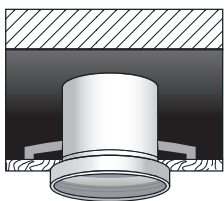

## CEILING MAXI

Recessed luminaire for outdoor ceiling installation, phospho-chromatised and polyester powder coated die-cast copper-free aluminum body, tempered safety glass, moulded silicone gasket and stainless steel screws. Built-in LED driver 220-240V 50-60Hz, with 1 x COB LED. IP65 rating.

### Technical data

Wattage	50 WATT
IP Rating	IP65
IK Rating	IK08
Material	High corrosion resistance die-cast copper-free aluminum body
Coating	Polyester powder coating with phosphochromating pre-finish
Light source	NR. 1 x 50W COB Bridgelux LED
Screws	Stainless steel
Transformer	Electronic power supply 220/240V 50/60Hz built-in
Gasket	Silicone rubber
Power cable	1 mt. neoprene power cable included
Glass	Tempered
Gross weight	3,45 Kg