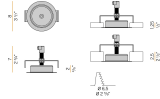

PANZERI

Ely

Accessories / power supply and fixing

XM9201-01

Recessed canopy for electric cable suspensions. Suitable for 24V fixtures: remote driver 24V needed.