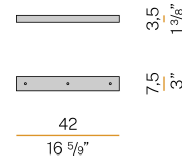

PANZERI

Emma

Accessories / power supply and fixing

XM8901-03

Canopy for power supply with 3 outputs.