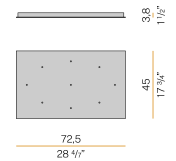

XM8901-09

Canopy for power supply with 9 outputs.