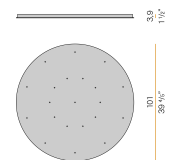

XM9001-21

Canopy for power supply with 21 outputs.