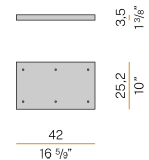

XM8901-06

Canopy for power supply with 6 outputs.