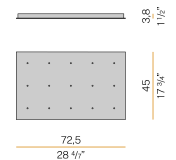

Canopy for power supply with 6 outputs.

XM8901-09

Canopy for power supply with 9 outputs.

XM8901-15

Canopy for power supply with 15 outputs.

XM9001-03

Canopy for power supply with 3 outputs.

XM9001-07