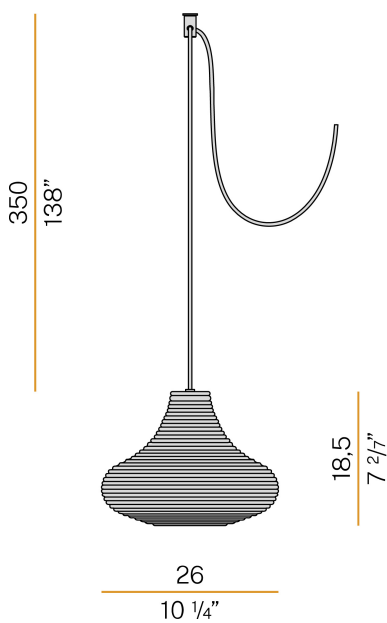

PANZERI

Emma

220-240V AC
M09171.000.0200

 mat brass/white diffuser

Data sheet

CODE	M09171.000.0200
SYSTEM POWER CONSUMPTION	max 57W
LIGHT SOURCE	LED retrofit / halogen
LIGHT SOURCE KIT	* included
COMPATIBLE SOURCES	LED retrofit bulb 8W E27 2700K Ra80 1050lm (no dimming) * / max 57W E27
COLOUR TEMPERATURE	2700K Ra>80
LIGHT DISTRIBUTION	diffused
POWER SUPPLY	220-240V AC
FREQUENCY	50/60Hz
NOMINAL LUMINOUS FLUX	1050lm
WEIGHT	1,47 Kg
PROTECTION DEGREE	IP20
COLOUR TOLLERANCES	SDCM <6
PACKING DIMENSIONS	0,0 x 0,0 x 0,0 cm

Multiple suspension lighting fixture for interiors, with direct and indirect light emission. Rough aluminium structure.

Diffuser in blown glass with white, crystal, steel, amber, bronze, tobacco or green ribbing finish.

Turned pickled sheet metal closing disk in black or mat brass polyacrylic paint. 3,5m (137,8") long suspension and power cable in PVC with black fabric covering. Provided without power canopy, complete with polycarbonate hook.

Technical drawing

PANZERI

Emma

Accessories / power supply

M7901/1	Canopy for power supply.			2,4 1"		10,6 4 1/6"
M7901/2	Canopy for power supply with 2 outputs.			2,4 1"		10,6 4 1/6"
M7901/3	Canopy for power supply with 3 outputs.			2,4 1"		10,6 4 1/6"
M7902/1	Canopy for power supply.			2,4 1"		10,6 4 1/6"
M7902/2	Canopy for power supply with 2 outputs.			2,4 1"		10,6 4 1/6"
M7902/3	Canopy for power supply with 3 outputs.			2,4 1"		10,6 4 1/6"
M91/94/9719	Canopy for power supply up to 9 M091__000.0200/M094__000.0200/M097__000.0200 models maximum.			4 1 1/2"		21 8 2/5"