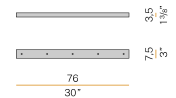

XM8901-05

Canopy for power supply with 5 outputs.