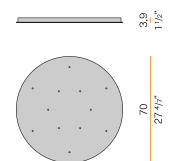

XM9001-12

Canopy for power supply with 12 outputs.