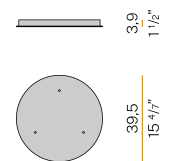

Canopy for power supply with 6 outputs.

XM8901-09

Canopy for power supply with 9 outputs.

XM8901-15

Canopy for power supply with 15 outputs.

XM9001-03

Canopy for power supply with 3 outputs.

XM9001-07