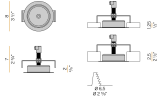

PANZERI

Emma

Accessories / power supply and fixing

XM9201-01

Recessed canopy for electric cable suspensions. Suitable for 24V fixtures: remote driver 24V needed.