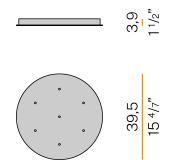

XM9001-07

Canopy for power supply with 7 outputs.