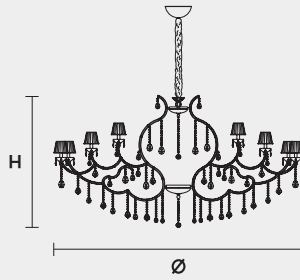

VE 996 48

MASIERO

VE 996 48 MT TRADITIONAL VERSION

H 110 cm 43,30"
 Ø 210 cm 82,67"
 kg 95

48 x E14 x 40 W max
 Triac Dimmable

Lighting system: Traditional E14 lightbulbs (not included)
 Frame: Chrome or gold plated metal covered by transparent glass
 Lampshades: Organza (ORG/12/LIL)
 Pendants: Transparent

VE 996 48 RW RGB-W LED VERSION

H 110 cm 43,30"
 Ø 208 cm 81,88"
 kg 95

48 x RGB-W LED SOURCES (driver included)
 15840 lm at 3000 K - CRI>85 - 192 W

Controlled by: DMX or Masiero Smart Light App
 Frame: Chrome or gold plated metal covered with transparent glass
 Lampshades: No lampshades included
 Pendants: Transparent

VE 996 48 DW DYNAMIC WHITE LED VERSION

H 110 cm 43,30"
 Ø 208 cm 81,88"
 kg 95

48 x DW LED SOURCES (driver included)
 DYNAMIC White from 2700 K to 6500 K
 23520 lm max at 4700 K - CRI>85 - 192 W

Controlled by: DMX or Masiero Smart Light App
 Frame: Chrome or gold plated metal covered with transparent glass
 Lampshades: No lampshades included
 Pendants: Transparent

VE 996 48 CG COLOURED GLASS VERSION

H 110 cm 43,30"
 Ø 210 cm 82,67"
 kg 95

48 x E14 x 40 W max
 Triac Dimmable

Lighting system: Traditional E14 lightbulbs (not included)
 Frame: Painted metal covered with painted glass
 Lampshades: Only organza (ORG/14/...)
 Pendants: Color painted glass
 Available in: Green/ Orange/ Yellow/ Purple/ Lilac/ Blue/ Red/ White/ Black