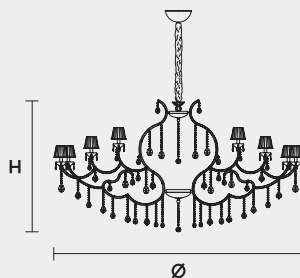

VE 996 48

MASIERO

VE 996 48 MT TRADITIONAL VERSION

H 110 cm 43,30"
 Ø 210 cm 82,67"
 kg 95

48 x E14 x 40 W max
 Triac Dimmable

Lighting system: Traditional E14 lightbulbs (not included)
 Frame: Chrome or gold plated metal covered by transparent glass
 Lampshades: Organza (ORG/12/LIL)
 Pendants: Transparent

VE 996 48 RW RGB-W LED VERSION

H 110 cm 43,30"
 Ø 208 cm 81,88"
 kg 95

48 x RGB-W LED SOURCES (driver included)
 15840 lm at 3000 K - CRI>85 - 192 W

Controlled by: DMX or Masiero Smart Light App
 Frame: Chrome or gold plated metal covered with transparent glass
 Lampshades: No lampshades included
 Pendants: Transparent

VE 996 48 DW DYNAMIC WHITE LED VERSION

H 110 cm 43,30"
 Ø 208 cm 81,88"
 kg 95

48 x DW LED SOURCES (driver included)
 DYNAMIC White from 2700 K to 6500 K
 23520 lm max at 4700 K - CRI>85 - 192 W

Controlled by: DMX or Masiero Smart Light App
 Frame: Chrome or gold plated metal covered with transparent glass
 Lampshades: No lampshades included
 Pendants: Transparent

VE 996 48 CG COLOURED GLASS VERSION

H 110 cm 43,30"
 Ø 210 cm 82,67"
 kg 95

48 x E14 x 40 W max
 Triac Dimmable

Lighting system: Traditional E14 lightbulbs (not included)
 Frame: Painted metal covered with painted glass
 Lampshades: Only organza (ORG/14/...)
 Pendants: Color painted glass
 Available in: Green/ Orange/ Yellow/ Purple/ Lilac/ Blue/ Red/ White/ Black