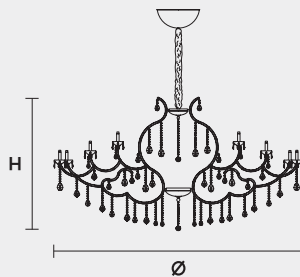

VE 996 48

MASIERO

VE 996 48 MT TRADITIONAL VERSION

H 110 cm 43,30"
 Ø 210 cm 82,67"
 kg 95

48 x E14 x 40 W max
 Triac Dimmable

Lighting system: Traditional E14 lightbulbs (not included)
 Frame: Chrome or gold plated metal covered by transparent glass
 Lampshades: Organza (ORG/12/LIL)
 Pendants: Transparent

VE 996 48 RW RGB-W LED VERSION

H 110 cm 43,30"
 Ø 208 cm 81,88"
 kg 95

48 x RGB-W LED SOURCES (driver included)
 15840 lm at 3000 K - CRI>85 - 192 W

Controlled by: DMX or Masiero Smart Light App
 Frame: Chrome or gold plated metal covered with transparent glass
 Lampshades: No lampshades included
 Pendants: Transparent

VE 996 48 DW DYNAMIC WHITE LED VERSION

H 110 cm 43,30"
 Ø 208 cm 81,88"
 kg 95

48 x DW LED SOURCES (driver included)
 DYNAMIC White from 2700 K to 6500 K
 23520 lm max at 4700 K - CRI>85 - 192 W

Controlled by: DMX or Masiero Smart Light App
 Frame: Chrome or gold plated metal covered with transparent glass
 Lampshades: No lampshades included
 Pendants: Transparent

VE 996 48 CG COLOURED GLASS VERSION

H 110 cm 43,30"
 Ø 210 cm 82,67"
 kg 95

48 x E14 x 40 W max
 Triac Dimmable

Lighting system: Traditional E14 lightbulbs (not included)
 Frame: Painted metal covered with painted glass
 Lampshades: Only organza (ORG/14/...)
 Pendants: Color painted glass
 Available in: Green/ Orange/ Yellow/ Purple/ Lilac/ Blue/ Red/ White/ Black