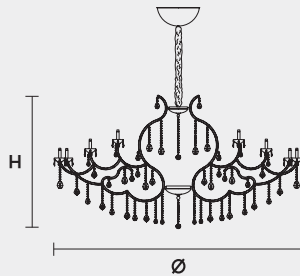

VE 996 48

MASIERO

VE 996 48 MT TRADITIONAL VERSION

H 110 cm 43,30"
 Ø 210 cm 82,67"
 kg 95

48 x E14 x 40 W max
 Triac Dimmable

Lighting system: Traditional E14 lightbulbs (not included)
 Frame: Chrome or gold plated metal covered by transparent glass
 Lampshades: Organza (ORG/12/LIL)
 Pendants: Transparent

VE 996 48 RW RGB-W LED VERSION

H 110 cm 43,30"
 Ø 208 cm 81,88"
 kg 95

48 x RGB-W LED SOURCES (driver included)
 15840 lm at 3000 K - CRI>85 - 192 W

Controlled by: DMX or Masiero Smart Light App
 Frame: Chrome or gold plated metal covered with transparent glass
 Lampshades: No lampshades included
 Pendants: Transparent

VE 996 48 DW DYNAMIC WHITE LED VERSION

H 110 cm 43,30"
 Ø 208 cm 81,88"
 kg 95

48 x DW LED SOURCES (driver included)
 DYNAMIC White from 2700 K to 6500 K
 23520 lm max at 4700 K - CRI>85 - 192 W

Controlled by: DMX or Masiero Smart Light App
 Frame: Chrome or gold plated metal covered with transparent glass
 Lampshades: No lampshades included
 Pendants: Transparent

VE 996 48 CG COLOURED GLASS VERSION

H 110 cm 43,30"
 Ø 210 cm 82,67"
 kg 95

48 x E14 x 40 W max
 Triac Dimmable

Lighting system: Traditional E14 lightbulbs (not included)
 Frame: Painted metal covered with painted glass
 Lampshades: Only organza (ORG/14/...)
 Pendants: Color painted glass
 Available in: Green/ Orange/ Yellow/ Purple/ Lilac/ Blue/ Red/ White/ Black