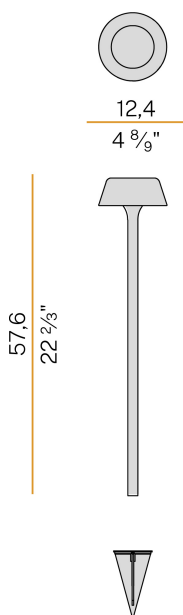

PANZERI

Firefly In The Sky

5V DC battery
PE07817.011.0514

Data sheet

CODE	PE07817.011.0514
SYSTEM POWER CONSUMPTION	2W
EFFICACY	67lm/W
LIGHT SOURCE	LED
LIGHT SOURCE LIFETIME	L80 (B10) 70.000h
COLOUR TEMPERATURE	2700K Ra>90
LIGHT DISTRIBUTION	diffused
POWER SUPPLY	5V DC
ELECTRICAL CONFIGURATION	battery
NOMINAL LUMINOUS FLUX	273lm
LUMEN OUTPUT	134lm
EFFICIENCY	49.1%
WEIGHT	0.91 Kg
PROTECTION DEGREE	IP65
COLOUR TOLLERANCES	SDCM 3
PACKING DIMENSIONS	14,0 x 63,0 x 12,5 cm

Floor lighting fixture for outdoor spaces, with direct light emission. Galvanized sheet metal peg for ground fixing in polyacrylic paint. Body in brass and aluminium in white, champagne, mat black, bronze or titanium polyacrylic paint. Removable head with magnetic fastening, in die-cast aluminium with polyacrylic paint. Silicone gaskets. Modelled acrylic diffuser with mat finish and serigraphy. Stainless steel screws. Push-button to adjust luminosity according to 5 levels of visual comfort. Battery status indicator integrated into the head. Equipped with Li-Po battery USB-C rechargeable, with up to 6 hours life at 100% of light emission and up to 24 hours life at 25%. Equipped with battery charger with USB-C connector and adapter plug.

Technical drawing

Polar diagram

PANZERI

Firefly In The Sky

Accessories / charging

YRM07802.010

Multiple charging tray for up to 10 Firefly in the Sky models.