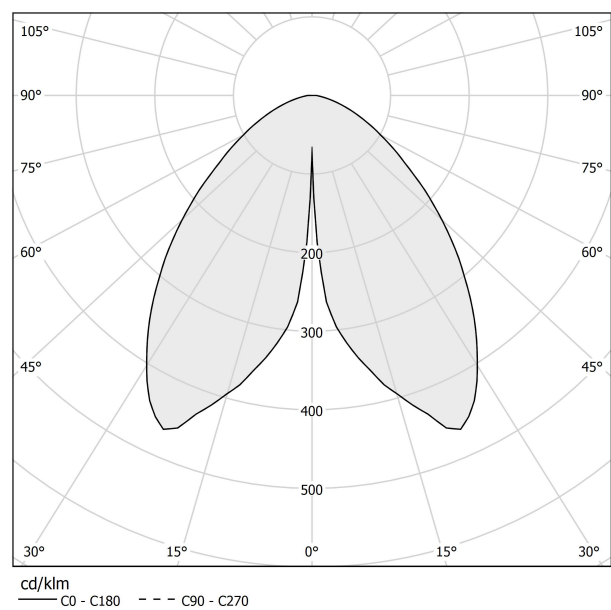

Polar diagram