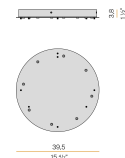

PANZERI

Brooklyn Round

Accessories / power supply and fixing

XM23119.538.0099

Canopy for power supply with 8 outputs and to join 7 steel cables, for up to 8 Brooklyn Round models maximum.