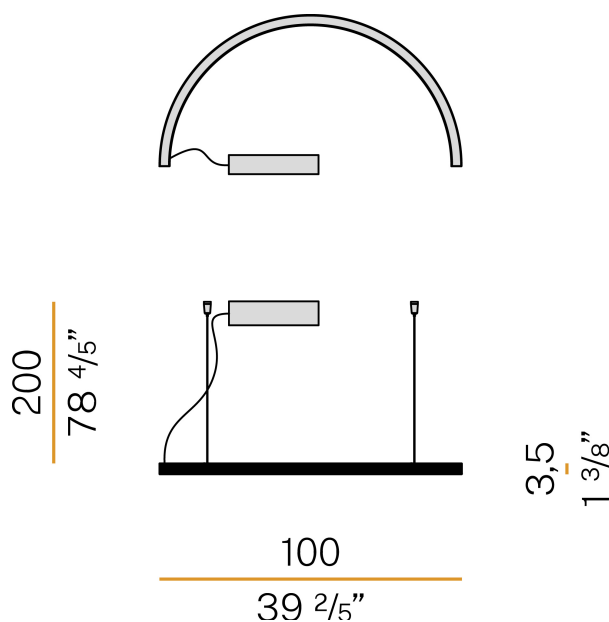

PANZERI

Brooklyn Round

220-240V AC dimmable (DALI/Push DIM)

L23119.180.0402

 mat brass

Data sheet

CODE	L23119.180.0402
SYSTEM POWER CONSUMPTION	29W
EFFICACY	51.14lm/W
LIGHT SOURCE	LED
LIGHT SOURCE LIFETIME	L80 (B20) 80.000h
COLOUR TEMPERATURE	3000K Ra>90
LIGHT DISTRIBUTION	diffused
POWER SUPPLY	220-240V AC
FREQUENCY	50/60Hz
ELECTRICAL CONFIGURATION	dimmable (DALI/Push DIM)
DRIVER	integrated included
NOMINAL LUMINOUS FLUX	3420lm
LUMEN OUTPUT	1483lm
EFFICIENCY	43.4%
WEIGHT	1,89 Kg
PROTECTION DEGREE	IP40
COLOUR TOLLERANCES	SDCM 3
GLOW WIRE TEST PERFORMANCE	850°
PACKING DIMENSIONS	12,0 x 110,0 x 55,0 cm

Technical drawing

Suspension lighting fixture for interiors, with direct light emission. Bended extruded aluminium structure in white, black or mat brass polyacrylic paint. Extruded polycarbonate diffuser with opaline finish. Galvanized sheet metal end caps in polyacrylic paint. Suspension kit with griplocks and 2m (78,7") long steel cables. 2,2m (86,6") long power cable in transparent PVC. Power canopy with pickled sheet metal ceiling bracket and covering in white polyacrylic paint.