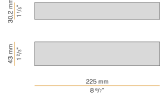

XM60/24 DIM

LED driver, 60W 24V DC, DALI/Push DIM dimmable.