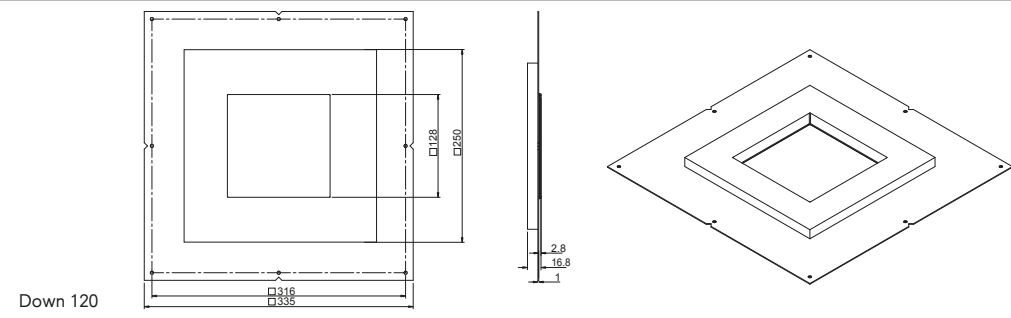

technics	In case of precast concrete panels, gear inclusive.	In case of finished concrete ceiling, gear exclusive.	Name	Reference	Lamptype	A	B	C	D	E
			Plasterkit concrete down 120	KR747612	LED directional	□ 252	305	305	200	305
					QT12-ax directional	□ 252	305	305	200	305
					hit-to-ce directional	□ 252	305	305	230	305
					LED low dir	□ 252	400	400	140	305

1 cut out

2 dimensions

3 installation

4 installation