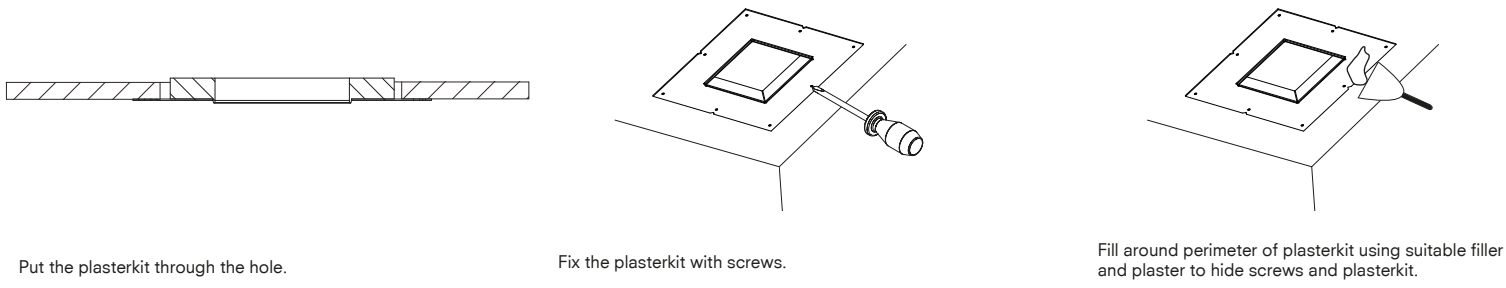

technics	In case of precast concrete panels, gear inclusive.	In case of finished concrete ceiling, gear exclusive.	Name	Reference	Lamptype	A	B	C	D	E
			Plasterkit concrete down 120	KR747612	LED directional	□ 252	305	305	200	305
					QT12-ax directional	□ 252	305	305	200	305
					hit-to-ce directional	□ 252	305	305	230	305
					LED low dir	□ 252	400	400	140	305

1 cut out

2 dimensions

3 installation

4 installation