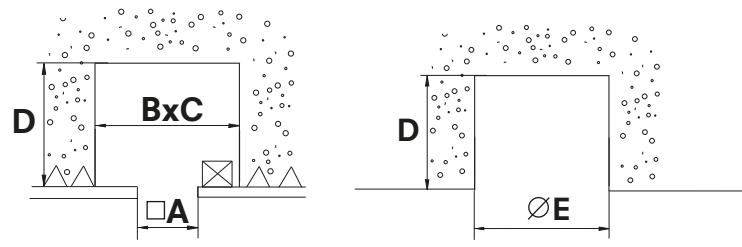

technics	In case of precast concrete panels, gear inclusive.	In case of finished concrete ceiling, gear exclusive.	Name	Reference	Lamptype	A	B	C	D	E
			Plasterkit concrete down 120	KR747612	LED directional	□ 252	305	305	200	305
					QT12-ax directional	□ 252	305	305	200	305
					hit-to-ce directional	□ 252	305	305	230	305
					LED low dir	□ 252	400	400	140	305

1 cut out

2 dimensions

3 installation

4 installation