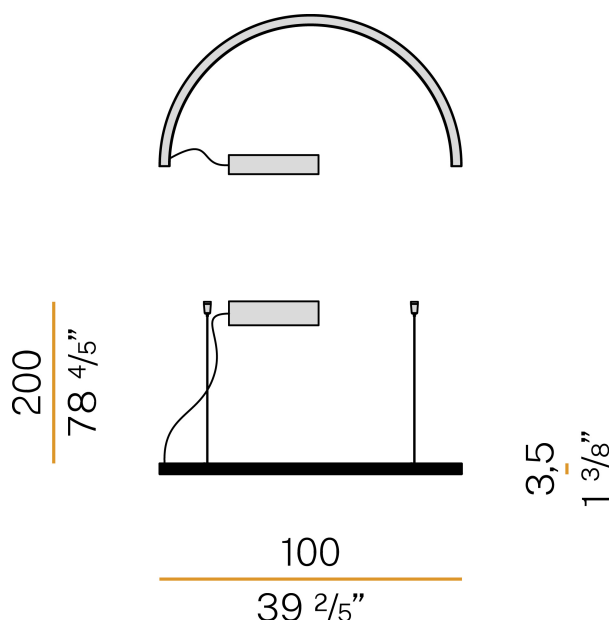

Technical drawing