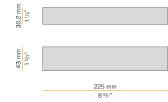

XM60/24 DIM

LED driver, 60W 24V DC, DALI/Push DIM dimmable.