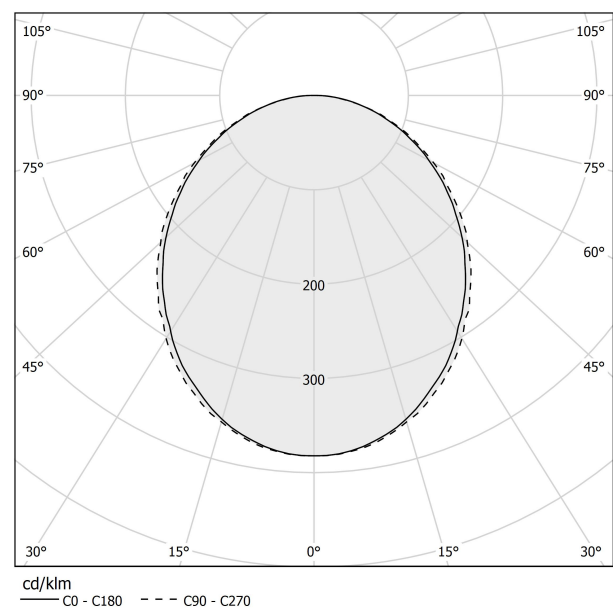

### Data sheet

CODE	L23102.180.0402
SYSTEM POWER CONSUMPTION	29W
EFFICACY	51.14lm/W
LIGHT SOURCE	LED
LIGHT SOURCE LIFETIME	L80 (B20) 80.000h
COLOUR TEMPERATURE	3000K Ra>90
LIGHT DISTRIBUTION	diffused
POWER SUPPLY	220-240V AC
FREQUENCY	50/60Hz
ELECTRICAL CONFIGURATION	dimmable (DALI/Push DIM)
DRIVER	integrated included
NOMINAL LUMINOUS FLUX	3420lm
LUMEN OUTPUT	1483lm
EFFICIENCY	43.4%
WEIGHT	1,89 Kg
PROTECTION DEGREE	IP40
COLOUR TOLLERANCES	SDCM 3
GLOW WIRE TEST PERFORMANCE	850°
PACKING DIMENSIONS	12,0 x 110,0 x 55,0 cm

### Polar diagram