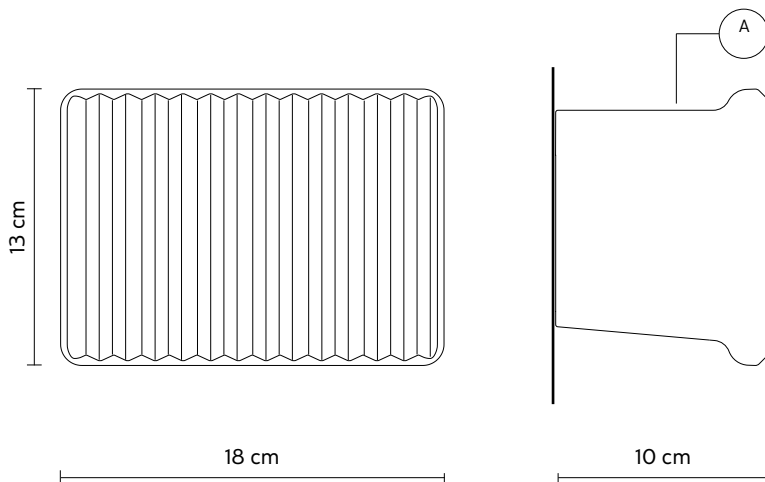

UMARELL wall lamp

Giorgio Biscaro design

year 2019

DATA SHEET - AP199HD INT

LAMP "A"

material ceramic
colour matt white

ELECTRICAL SYSTEM

source 2x LED
top 7,35W, 958lumen
down 2,4W, 324lumen
(tot 1282 lumen)
2700K
CRI \geq 80 class A+

PACKAGING

n° cartons 1
net weight/kg 0,8
gross weight/kg 1,3
packaging/cm 24x24x39

LIGHT EMISSION

bidirectional

 direct
 filtered
 indirect
 absence

COMPLIANT WITH

IEC 60598-1:2014
EN 60598-1:2015

degree of protection IP20
LED equipped