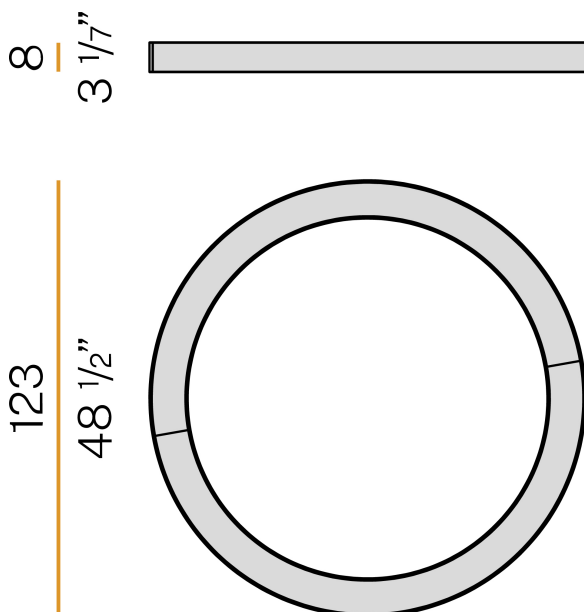

PANZERI

Silver Ring

220-240V AC dimmable (DALI/Push DIM)

P08217.120.0402

Data sheet

CODE	P08217.120.0402
SYSTEM POWER CONSUMPTION	75W
EFFICACY	69.77lm/W
LIGHT SOURCE	LED
COLOUR TEMPERATURE	3000K Ra>90
LIGHT DISTRIBUTION	diffused
POWER SUPPLY	220-240V AC
FREQUENCY	50/60Hz
ELECTRICAL CONFIGURATION	dimmable (DALI/Push DIM)
DRIVER	integrated included
NOMINAL LUMINOUS FLUX	10477lm
LUMEN OUTPUT	5233lm
EFFICIENCY	49.9%
WEIGHT	11,63 Kg
PROTECTION DEGREE	IP40
COLOUR TOLLERANCES	SDCM 3
GLOW WIRE TEST PERFORMANCE	850°
PACKING DIMENSIONS	135,0 x 18,0 x 135,0 cm

Ceiling or wall lighting fixture for interiors, with direct light emission.
Pickled sheet metal ceiling/wall bracket in polyacrylic paint.
Pickled sheet metal structure in polyacrylic paint.
Aluminium dissipation plates.
Pickled sheet metal covers in white, black or bronze polyacrylic paint, or with gold leaf coating.
Modelled polycarbonate diffuser with opaline finish.

Technical drawing

Application

Polar diagram