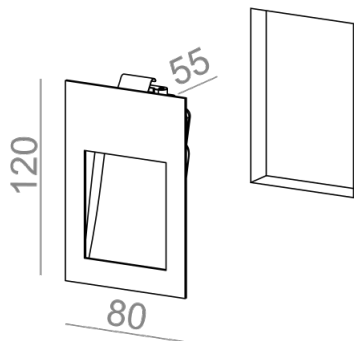

Last update on 2018-03-11 20:45. More details available at <https://www.aqform.com/en/PC1012>

Tolerance for dimensions ± 1 mm

Warranty period 5 years

AVAILABLE FINISHES:
STRUCTURE ADDITIONAL

POCKET mini LED wall

POCKET mini LED kinkiet

Category: wall

Power 3,5W

Light source: LED, integrated

Dimming options: Phase-Control

Integrated light source

Gear included.

Mounting box for POCKET: 81023-11.