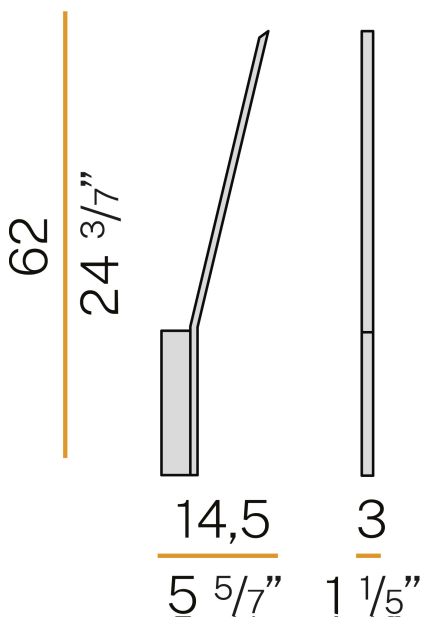

### Data sheet

CODE	A07222.000.0401
SYSTEM POWER CONSUMPTION	13W
EFFICACY	80.46lm/W
LIGHT SOURCE	LED
COLOUR TEMPERATURE	3000K Ra>90
LIGHT DISTRIBUTION	diffused
POWER SUPPLY	220-240V AC
FREQUENCY	50/60Hz
ELECTRICAL CONFIGURATION	ON-OFF
DRIVER	integrated included
NOMINAL LUMINOUS FLUX	1366lm
LUMEN OUTPUT	1046lm
EFFICIENCY	76.6%
WEIGHT	0,59 Kg
PROTECTION DEGREE	IP20
COLOUR TOLLERANCES	SDCM 3
PACKING DIMENSIONS	10,0 x 83,0 x 5,0 cm

### Technical drawing