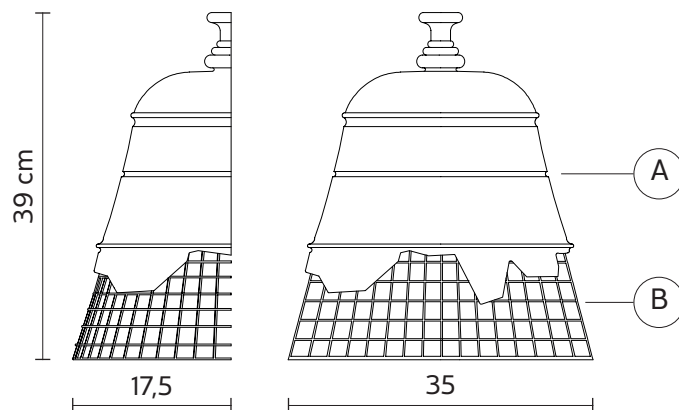

DOMENICA wall lamp

Dario De Meo and Luca De Bona design

ООО "Мастерская светотехники"
8 800 100 39 72
8 495 727 14 91
9725087@masv.ru
http://masv.ru

year 2015

TECHNICAL SHEET - AP102 1B INT

STRUCTURE "A"

material	plaster	
colour	matt white	

STRUCTURE "B"

material	wire netting	
colour	white	

ELECTRICAL CABLE

socket	E27
source	max 1x52w
energy class	from E to A++

PACKAGING

nr.of collis	1
net weight/kg	3,2
gross weight/kg	4,1
packaging/cm	43x44x29