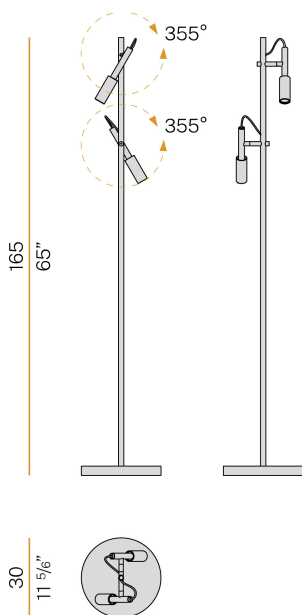

PANZERI

Tubino

220-240V AC ON-OFF

T07306.002.0501

● mat black

DIRECT
LIGHT

Data sheet

CODE	T07306.002.0501
SYSTEM POWER CONSUMPTION	13W
EFFICACY	52.15lm/W
LIGHT SOURCE	LED
LIGHT SOURCE LIFETIME	L70 (B50) 80.000h
COLOUR TEMPERATURE	2700K Ra>90
LIGHT DISTRIBUTION	adjustable
POWER SUPPLY	220-240V AC
FREQUENCY	50/60Hz
ELECTRICAL CONFIGURATION	ON-OFF
DRIVER	integrated included
NOMINAL LUMINOUS FLUX	950lm
LUMEN OUTPUT	678lm
EFFICIENCY	71.4%
WEIGHT	4,49 Kg
PROTECTION DEGREE	IP20
COLOUR TOLLERANCES	SDCM 3
PACKING DIMENSIONS	34,0 x 176,0 x 34,0 cm

Floor lighting fixture for interiors, with swivelling light beam. Turned pickled sheet metal bearing base in polyacrylic paint. Body in steel tube in white or mat black polyacrylic paint. Turned brass joints in polyacrylic paint. Turned aluminium structures in polyacrylic paint. Turned aluminium swivelling heads in polyacrylic paint. Modelled polycarbonate diffusers with opaline finish. Turned brass end caps in polyacrylic paint. Equipped with connection cable between the heads and the body in transparent PVC. Equipped with a 2,5m (98,4") long power cable in transparent PVC with switch and plug.

Technical drawing

Polar diagram