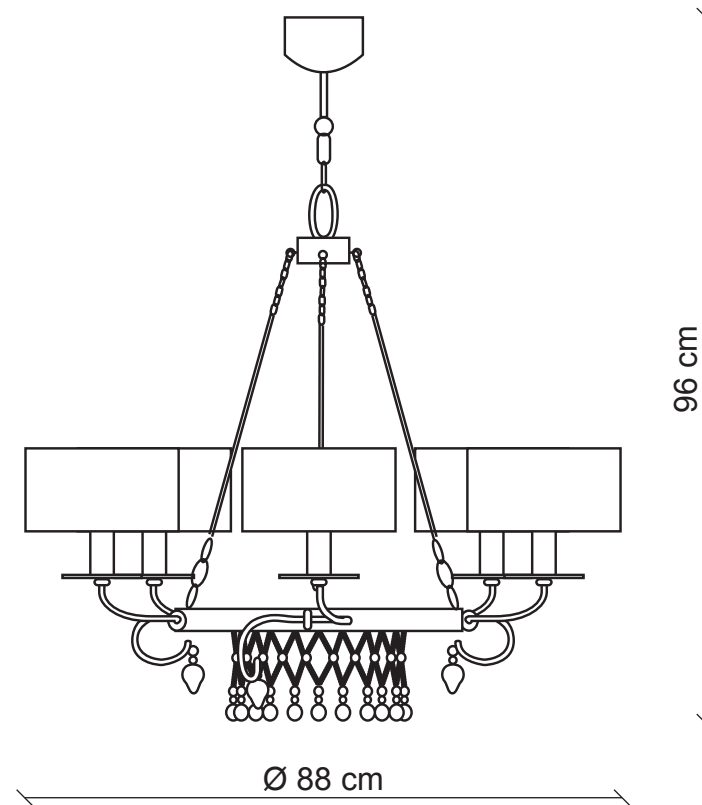

# PATRIZIAGARGANTI

Firenze

**BAGA** Progress  
LOVELY LIGHT

**art. 3230**

6 lights Chandelier

**Finish:** Gold leaf

**Lampshades:** Silver PVC with ivory fringe

**Accessories:** Amber and clear crystals

m<sup>3</sup> 0,50  
Kg 6,8