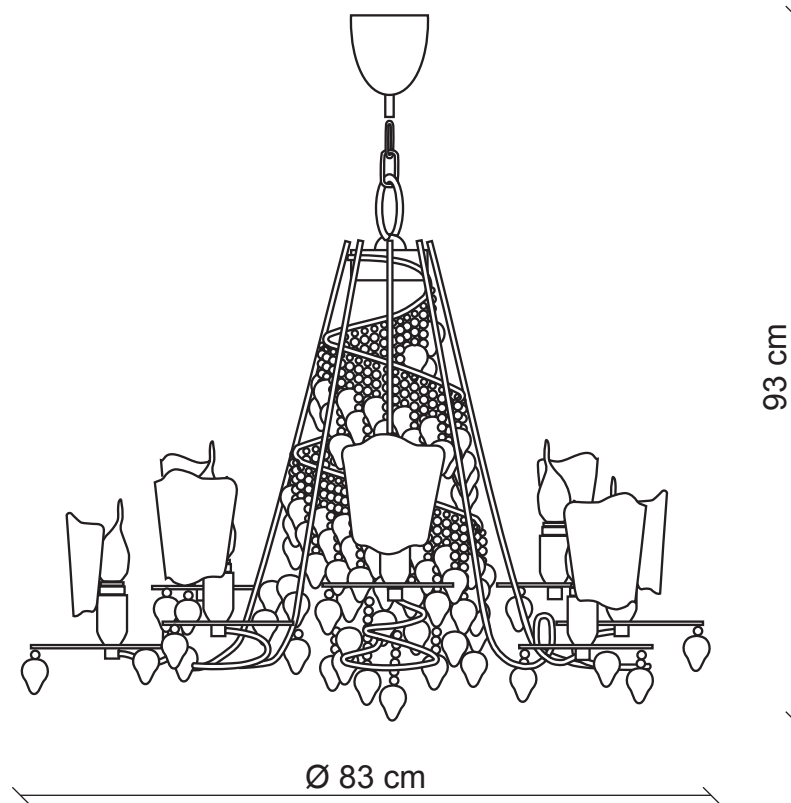

PATRIZIAGARGANTI

Firenze

BAGA Progress
LOVELY LIGHT

art. 3104

9 lights Chandelier

Finish: Leaden

Lampshades: Black leather half-shade

Accessories: Black and clear crystals

m³ 0,86
Kg 12,5