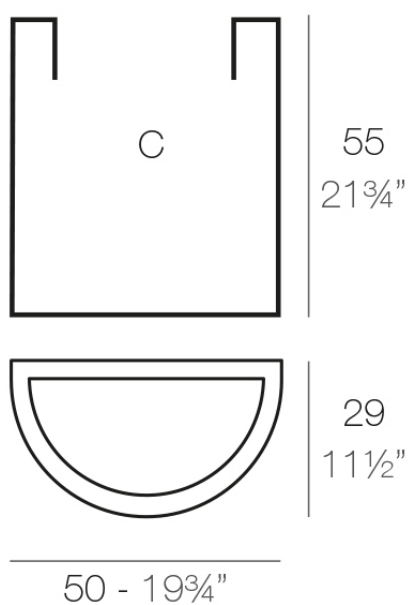

Products / Planters / Half Cylinder Pot 50x29x55

Half cylinder pot 50x29x55

The most extensive collection of indoor and outdoor planters designed by Studio Vondom. Timeless and minimalist designs that allow you to create unique and original atmospheres for homes, restaurants and any space.

Info

Description

Pot made of polyethylene resin by rotational moulding. 100% Recyclable. Item suitable for indoor and outdoor use. Available in different finishes.

Weight: 1.9 Kg

MEDIO CILINDRO 50 x 55 cm C = 65 L 55 cm
 MEDIO CILINDRO 19 3/4" x 21 3/4" C = 17 1/2 gal