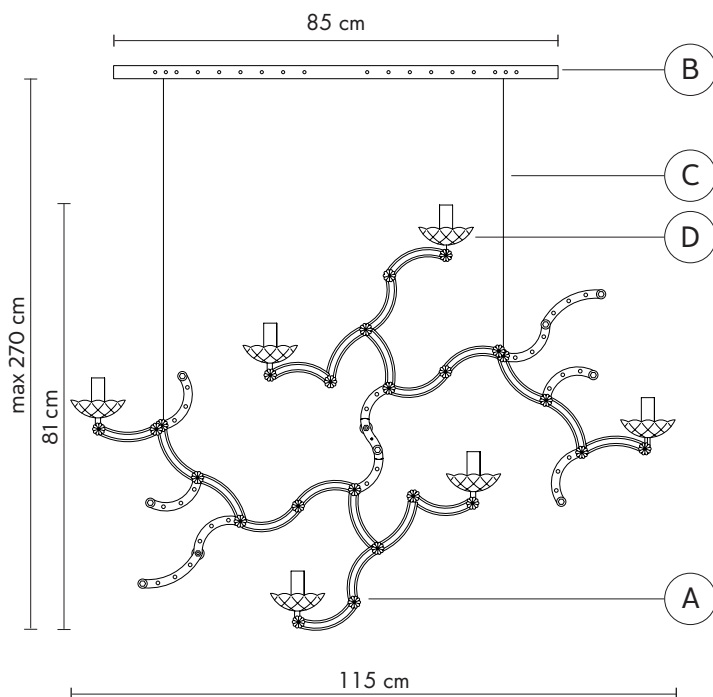

material artistic glass
colour transparent

BOBECHE "D"

material artistic glass
colour transparent

PERFURED BAR "B"

material metal
colour glossy gold galvanic plating

ELECTRICAL CABLE "C"

colour transparent

ELECTRICAL SYSTEM

socket E14
source 6 x max 42W
energy class da E a A++

PACKAGING

nr. of collis 1
net weight/kg 4,6
gross weight/kg
packaging/cm

EMISSION OF LIGHT

one directional

 direct
 filtered
 indirect
 none

CERTIFICATION

IEC 60598-1:2008
EN 60598-1:2008 + A11:2009

IP rate IP20
bulb not provided

COLLECTION

available also as: wall lamp

SE146 1B INT SE146 1N INT