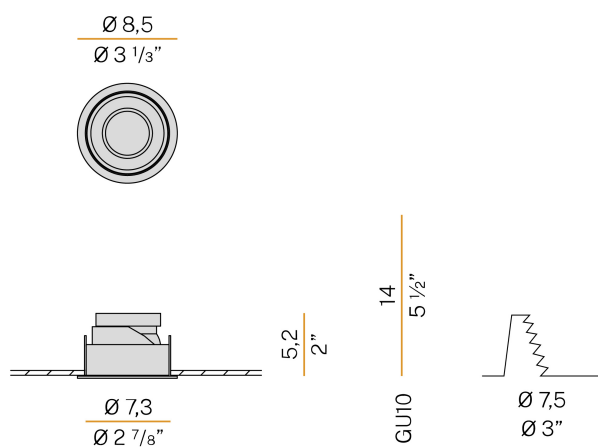

Lighting fixture for ceiling built-in installation for interiors, with direct light emission. Built-in structure for permanent false ceilings, in die-cast aluminium in white powder paint.

Light source fastening ring in thermoplastic material.

Reflector in thermoplastic material with white or mat black finish.

Stainless steel spring clips for false ceiling fixing.

Built-in hole dimension: \varnothing 75mm (\varnothing 3")

Technical drawing

Application