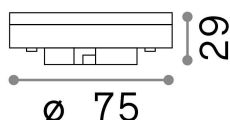

General info

Lampadine e accessori - Lampadine gx53

Ean	8021696252568
Item	GX53 9W 4000K CRI80 DIMM
Installation	-
Guarantee	5 years
Gross weight	0.03 kg
Volume	0.000256 m ³

Technical info

Net weight	0.03 kg
Insulation class	-
Compliance	CE
Power output	220-240 V AC 50 Hz
Dimmer	YES, TRIAC
Power supply	Not required

Source info

Power	9 W
Emission	Direct
Max consumption	max 9,00 W
CCT LED	4000 K
Duration LED (t. 25°C)	25000 h
CRI	> 80
Light beam	110 °
Useful light flux	900 lm
Standby power	< 0.50 W