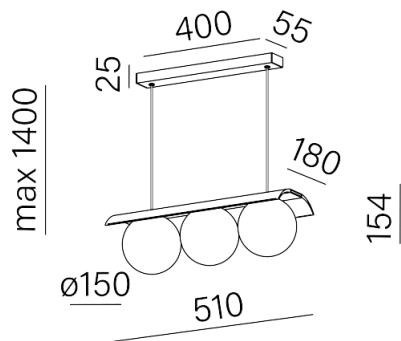

Last update on 2018-03-11 20:45. More details available at <https://www.aqform.com/en/MB3015>

Tolerance for dimensions ± 1 mm

Warranty period 5 years

MODERN BALL x3 LED suspended

MODERN BALL x3 LED zwieszany